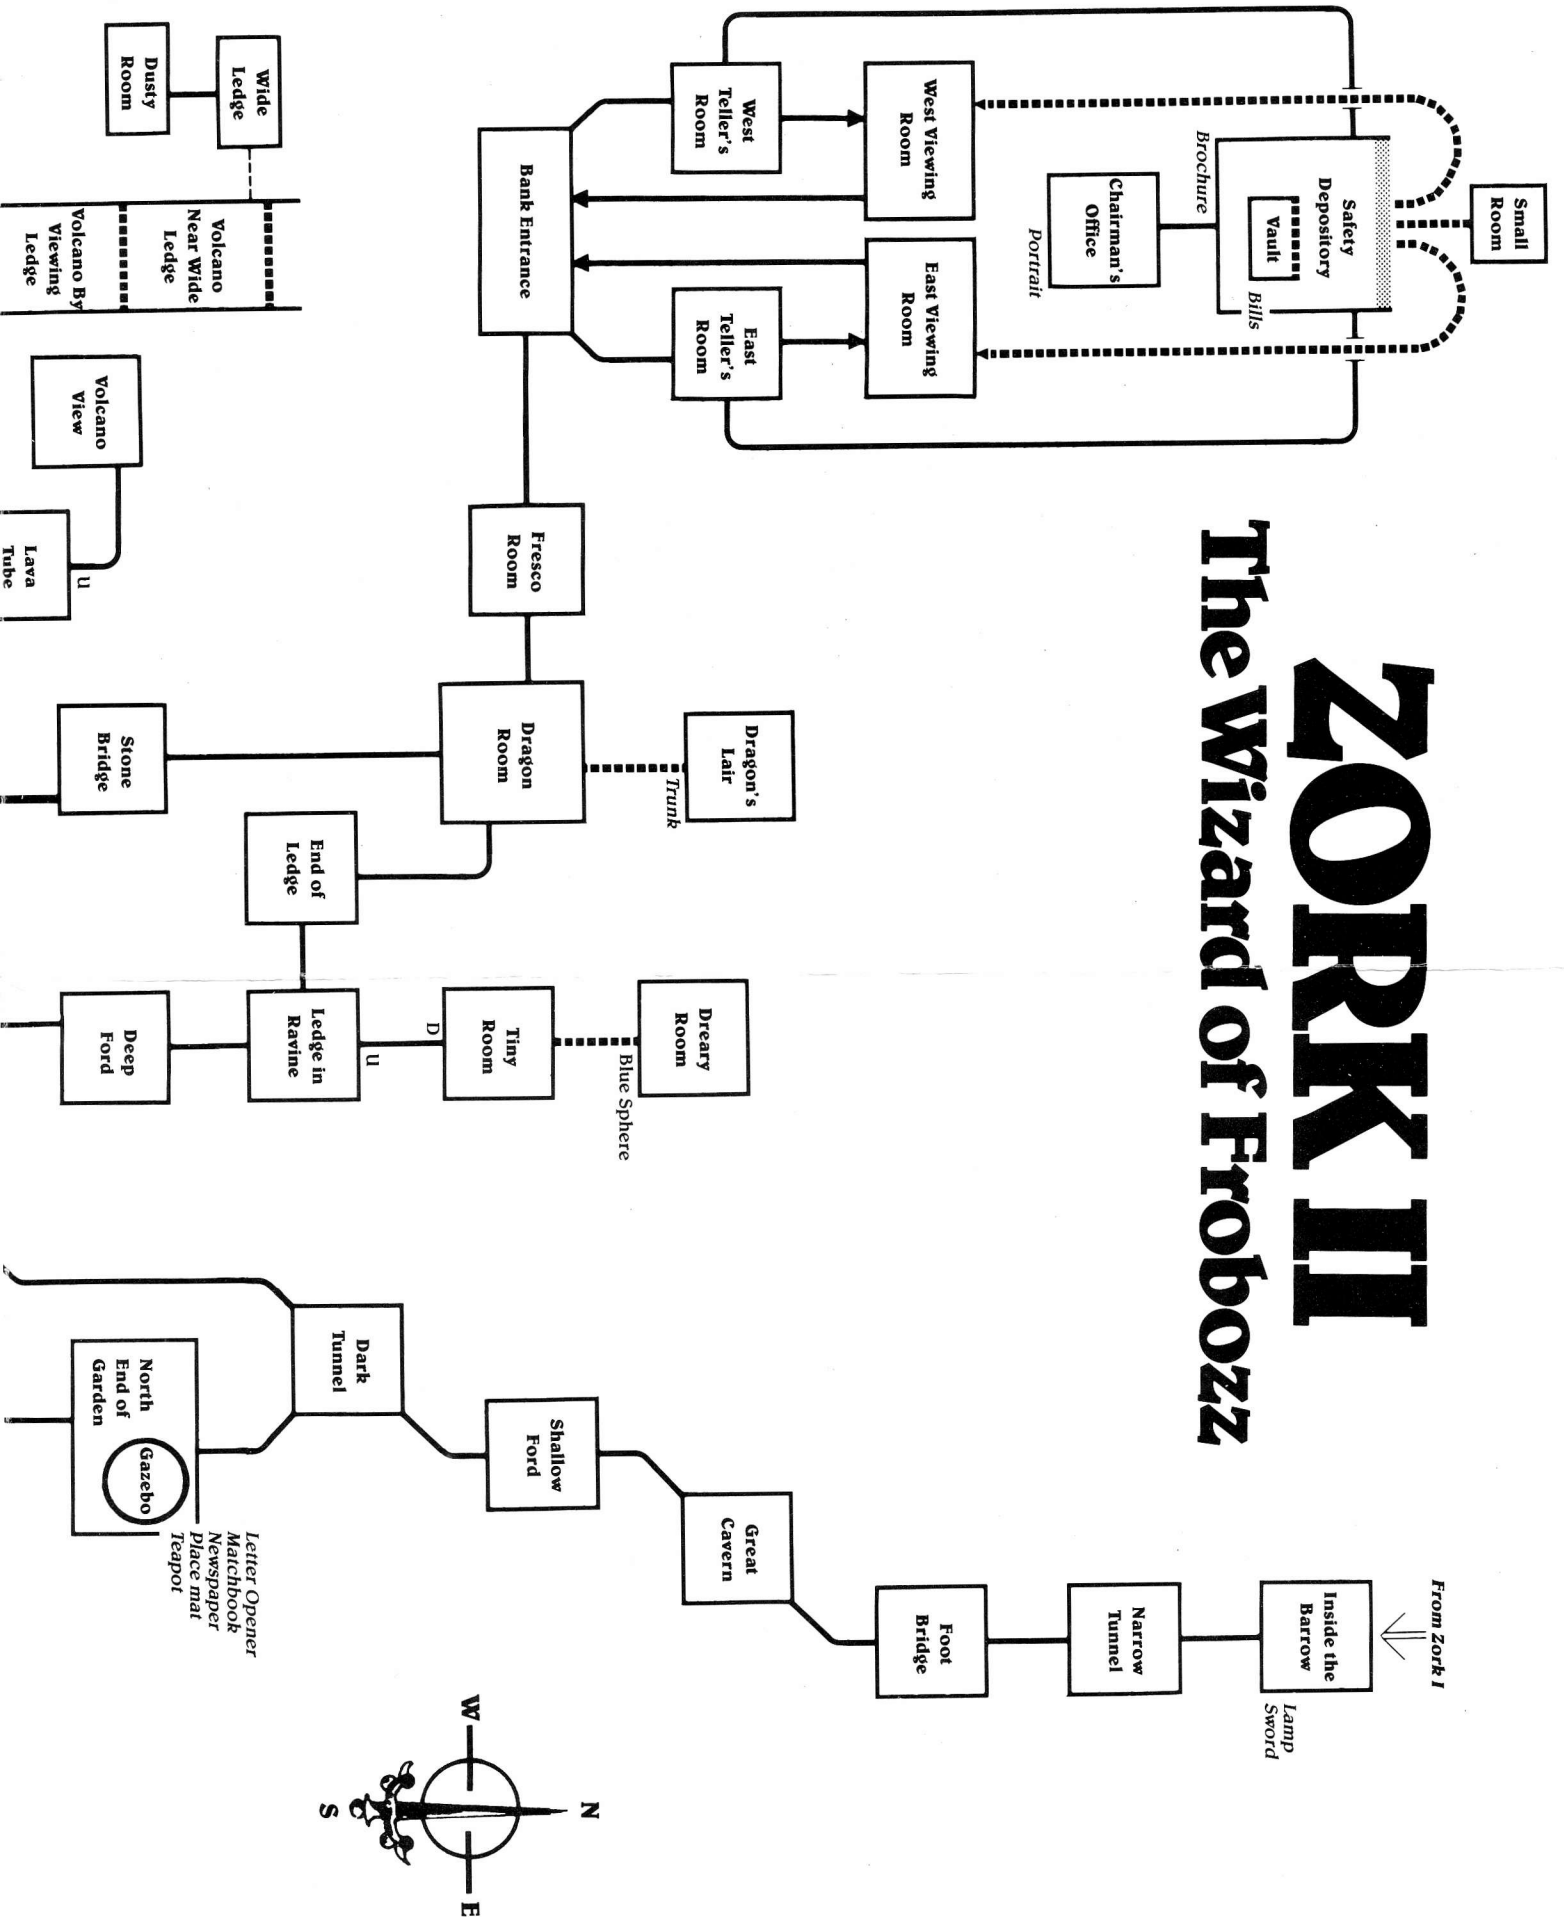

2 3 4 5 6 7 8 9—89 88 87 86 85

©1983 Infocom, Inc.
Printed in U.S.A.

INFOCOM™

ZORK II

The Wizard of Frobozz

Legend

- Normal passageway
- One-way passageway
- Passage requiring special equipment or problem solving

NOTES: All horizontal passages leave the room in the direction shown. Vertical passages are labelled "U" for UP and "D" for DOWN. To avoid giving away problems, objects not immediately visible upon entering a room are not shown. Where more than one direction leads to the same place, only one is shown.