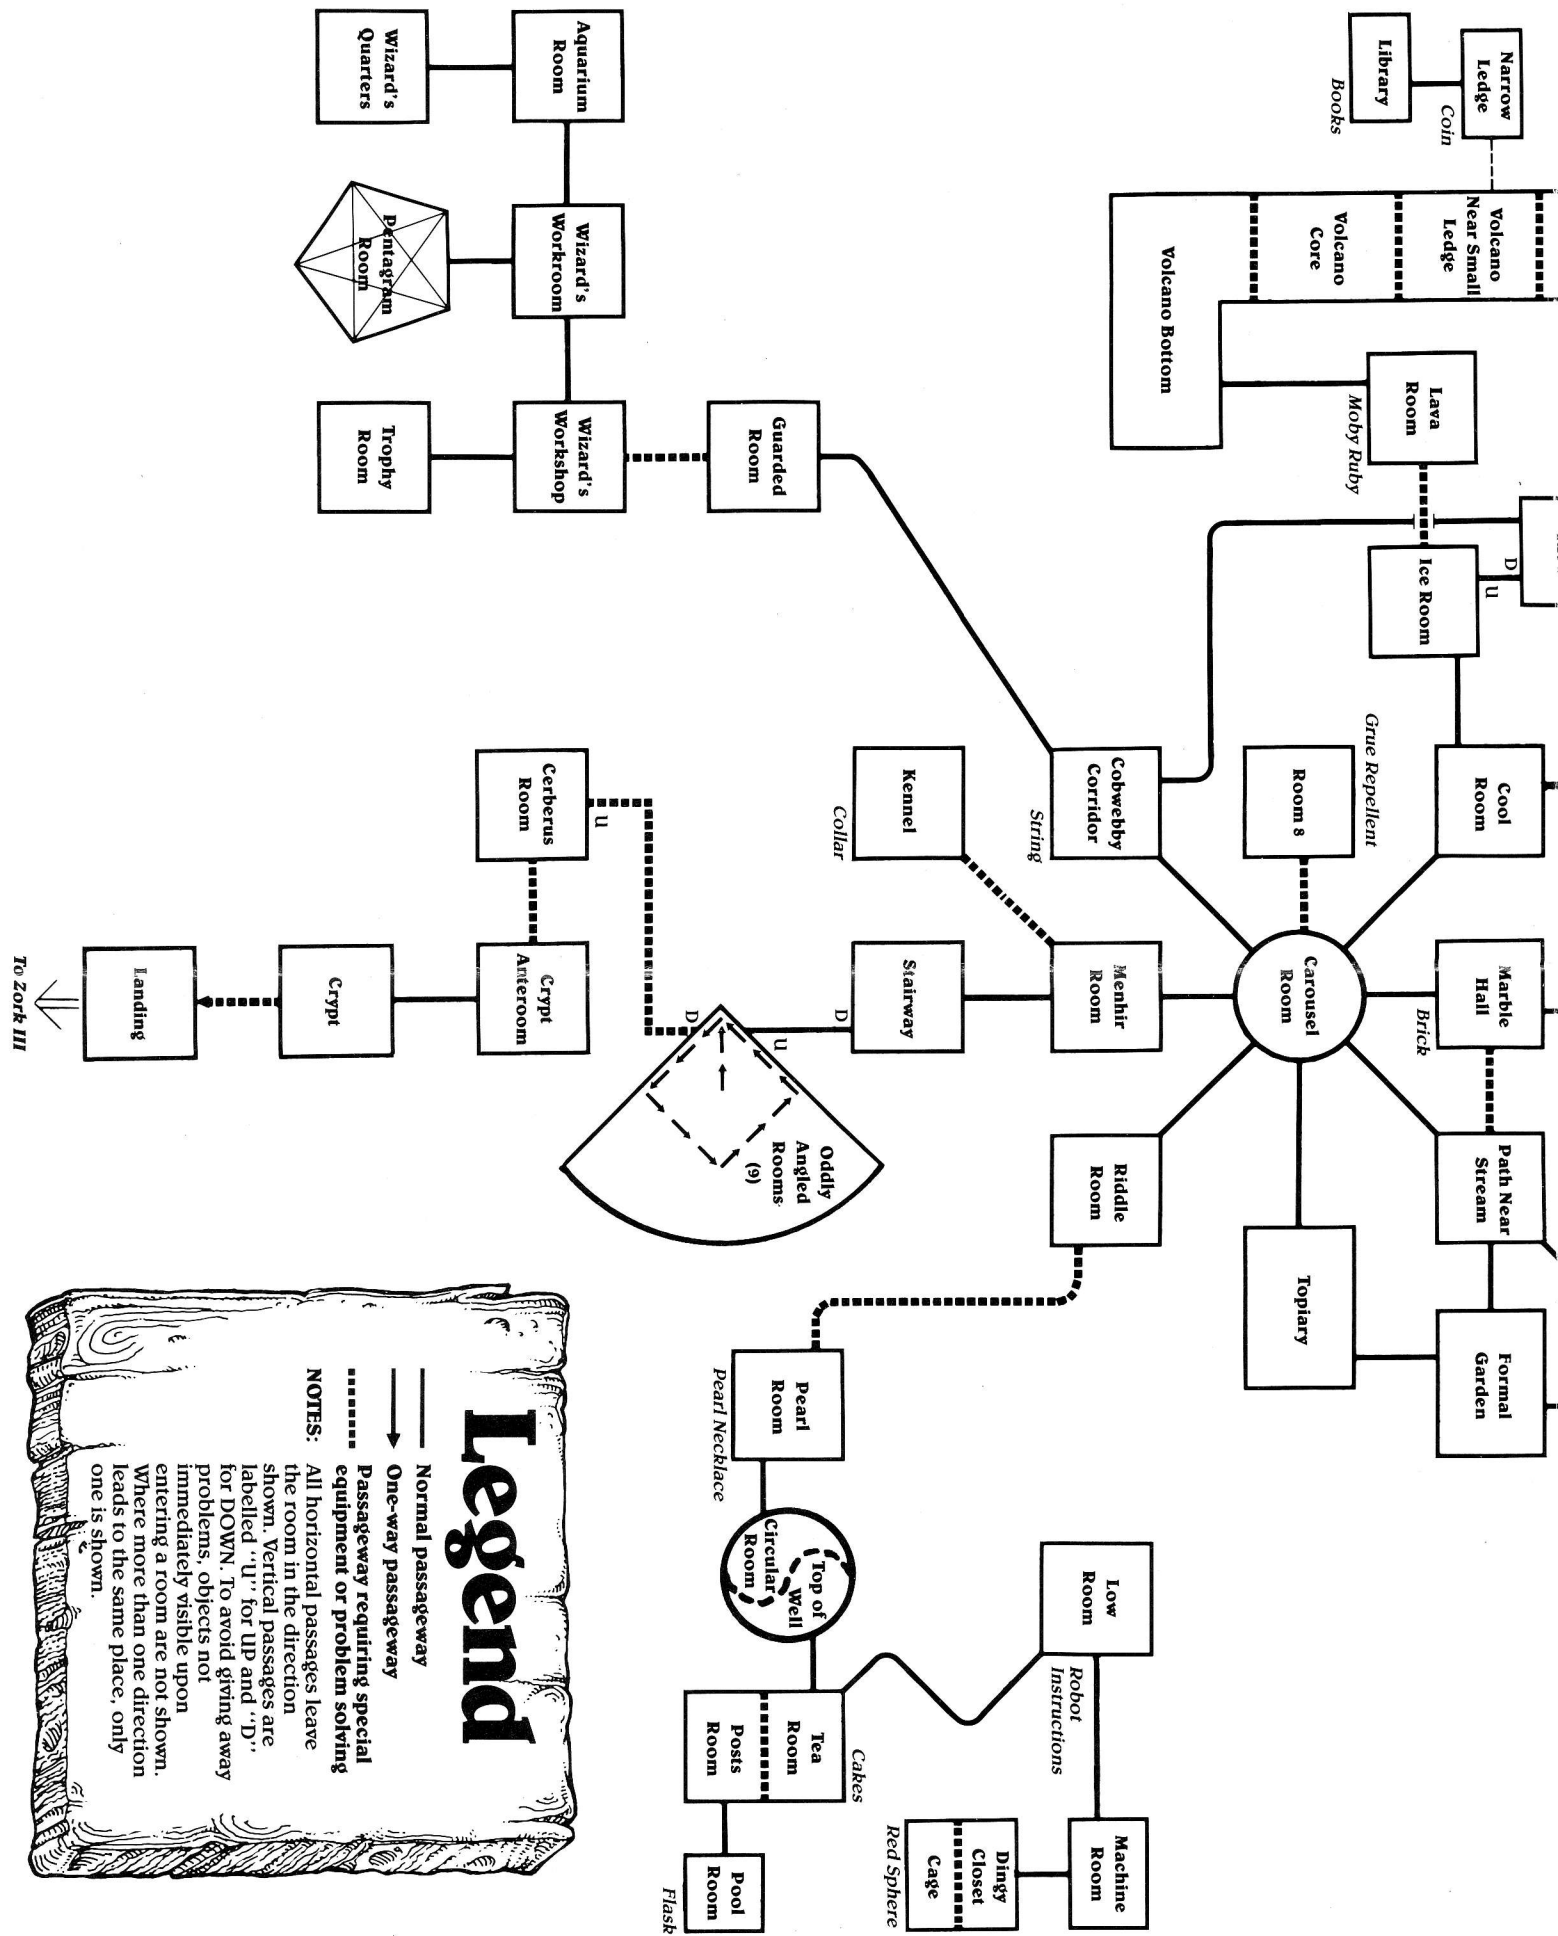

2 3 4 5 6 7 8 9—89 88 87 86 85

©1983 Infocom, Inc.
Printed in U.S.A.

INFOCOM™

ZORK II

The Wizard of Frobozz

Legend

- Normal passageway
- One-way passageway
- Passage requiring special equipment or problem solving

NOTES: All horizontal passages leave the room in the direction shown. Vertical passages are labelled "U" for UP and "D" for DOWN. To avoid giving away problems, objects not immediately visible upon entering a room are not shown. Where more than one direction leads to the same place, only one is shown.

To Zork III