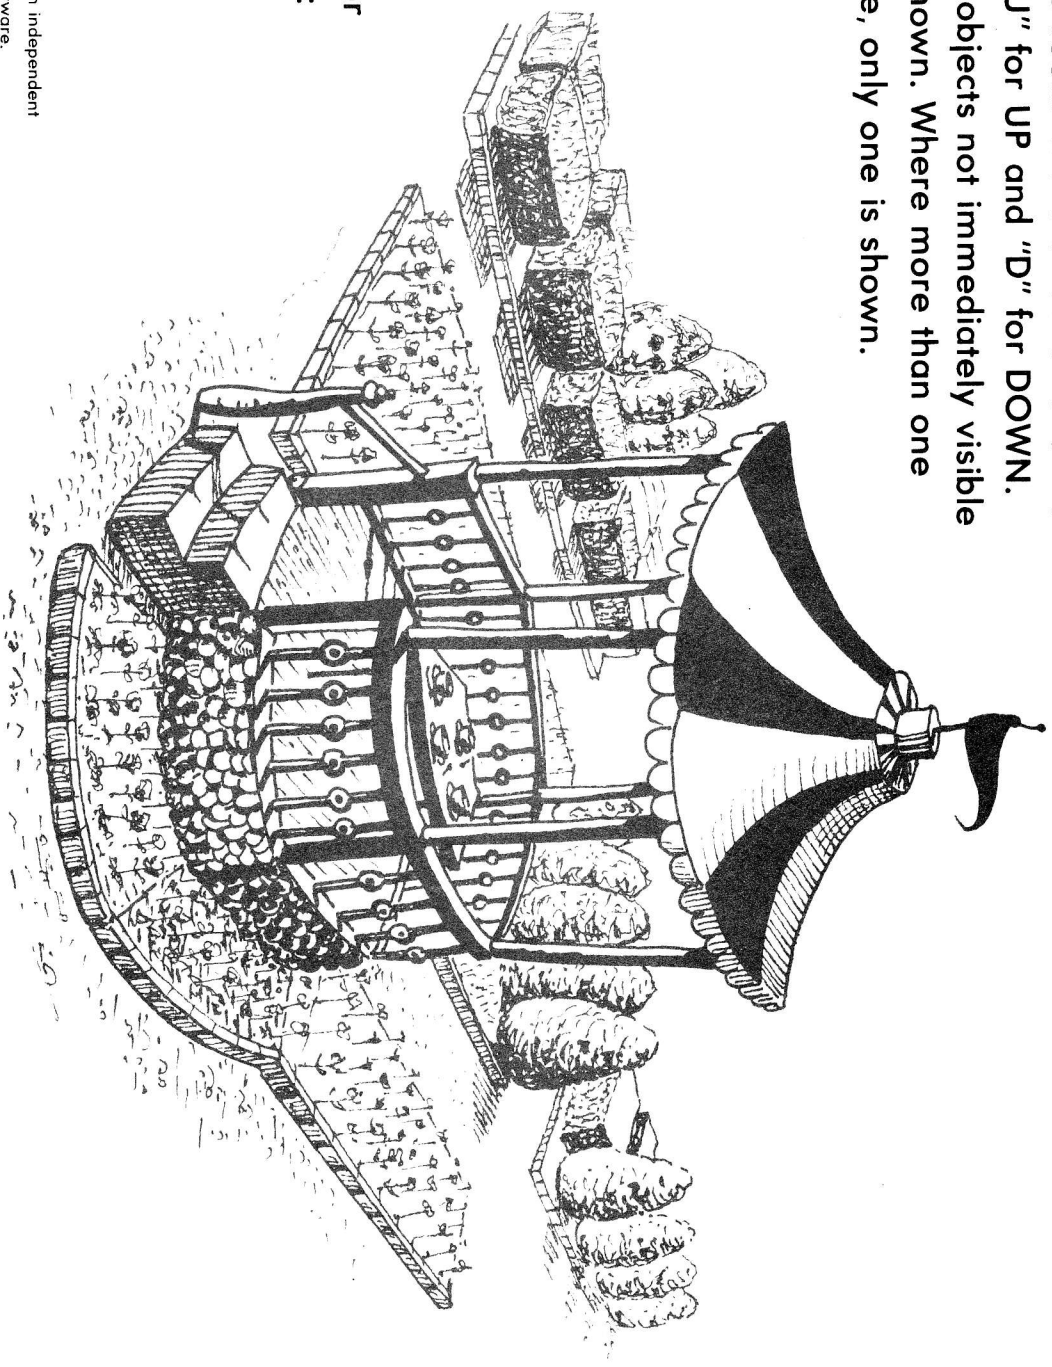

Legend

Map designed by D. Ardito and S. Meretzky

© Copyright 1982 Zork Users Group

————— Normal passageway

—————→ One-way passageway

..... Passageway requiring special equipment or problem-solving

Notes:

All horizontal passages leave the room in the direction shown. Vertical passages are labelled "U" for UP and "D" for DOWN. To avoid giving away problems, objects not immediately visible upon entering a room are not shown. Where more than one direction leads to the same place, only one is shown.

For information and price lists for other games and products write:

ZORK USERS GROUP
P.O. BOX 20923
MILWAUKEE, WI 53220-0923

Zork is a trademark of Infocom Inc. The Zork Users Group is an independent group not affiliated with Infocom Inc., the producers of Zork software.