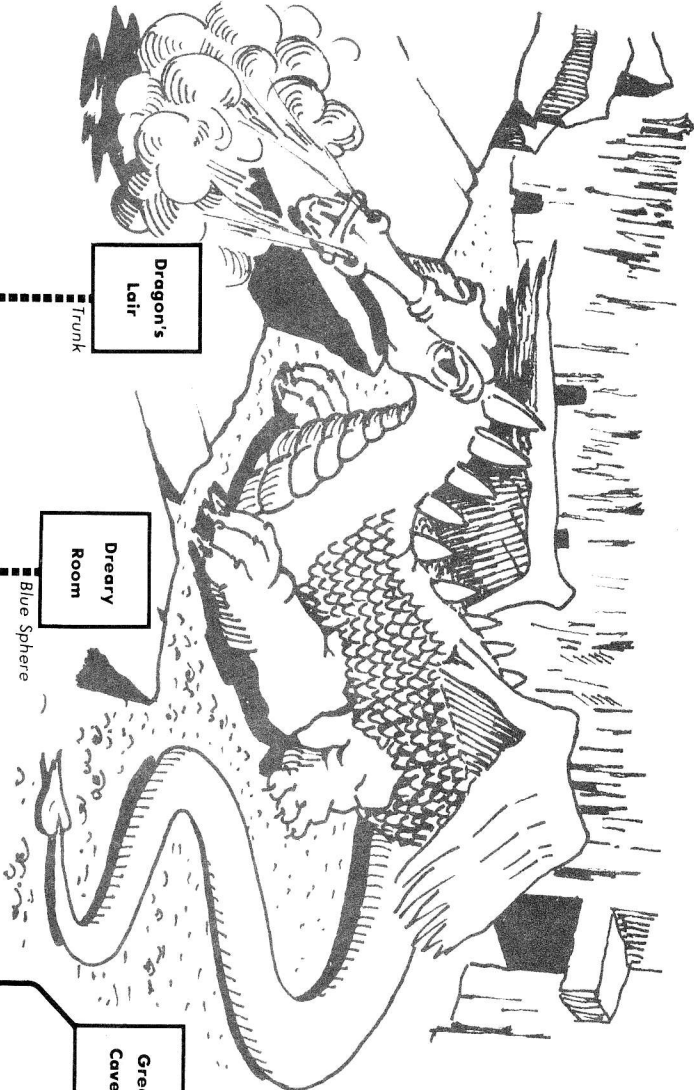

Notes:

All horizontal passages leave the room in the direction shown. Vertical passages are labelled "U" for UP and "D" for DOWN. To avoid giving away problems, objects not immediately visible upon entering a room are not shown. Where more than one direction leads to the same place, only one is shown.

ZORK II: the WIZARD of FROBOZZ

From Zork I

Inside the Barrow
Lamp
Sword

Narrow Tunnel

Foot Bridge

Great Cavern

Shallow Ford

Derk Tunnel

North End of Garden
Gazebo

Letter Opener
Matchbook
Newspaper
Placemat
Teapot

Dragon's Lair
Trunk

Dreary Room
Blue Sphere

Tiny Room
D

Ledge in Ravine
U

Deep Ford

Stone Bridge

Volcano Near Wide Ledge

Volcano By Viewing Ledge

Volcano View

Lava Tube