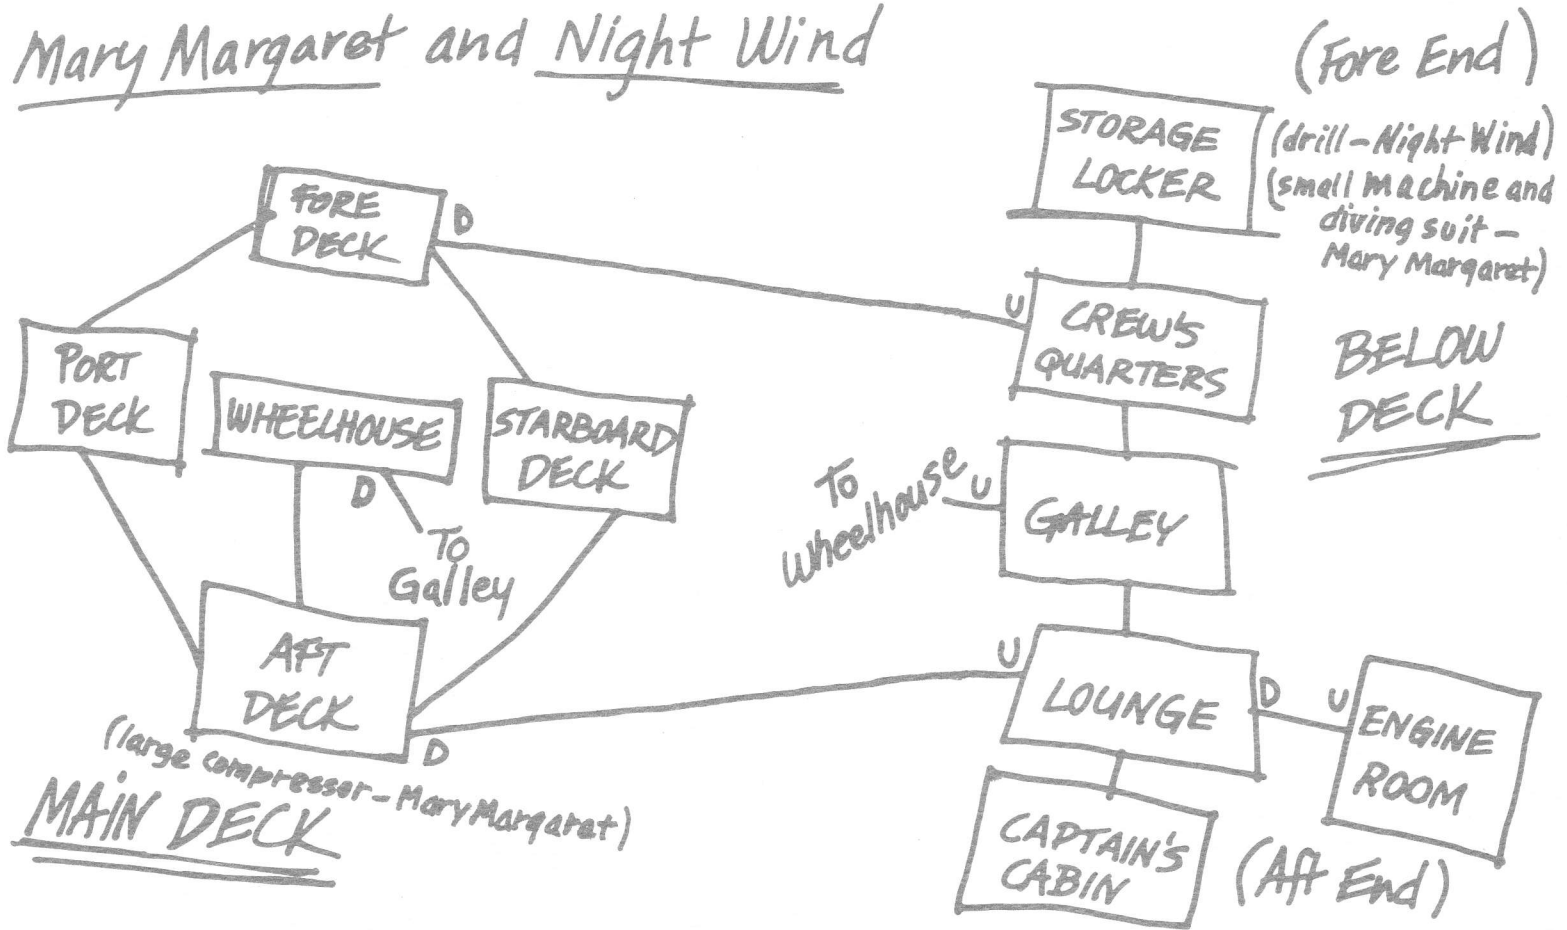

Have over the maps
Here needed. They
you need help you get
you should help you aware!
should. Put corners
around. Every be
around every be
around may be
there

CUTTING

S.S. Leviathan

Mary Margaret and Night Wind

São Vera

• L I E G I E N T D •

	Normal connection
	One-way connection
	Connection requiring special equipment or problem solving

NOTES: All horizontal connections leave the room in the direction shown (PORT is indicated by a "P"). Vertical connections are labeled "U" for UP and "D" for DOWN. To avoid giving away problems, objects not immediately visible upon entering a room are not shown. Where more than one direction leads to the same place, only one is shown.

Outfitters International

The Shanty

Ocean Road

Back Alley

Back Alley

Back Alley

Field

Ocean Road

Mariners' Trust

Ocean Road

Ferry Landing

Shore Road

Shore Road

Point Lookout

AND THE FAMOUS