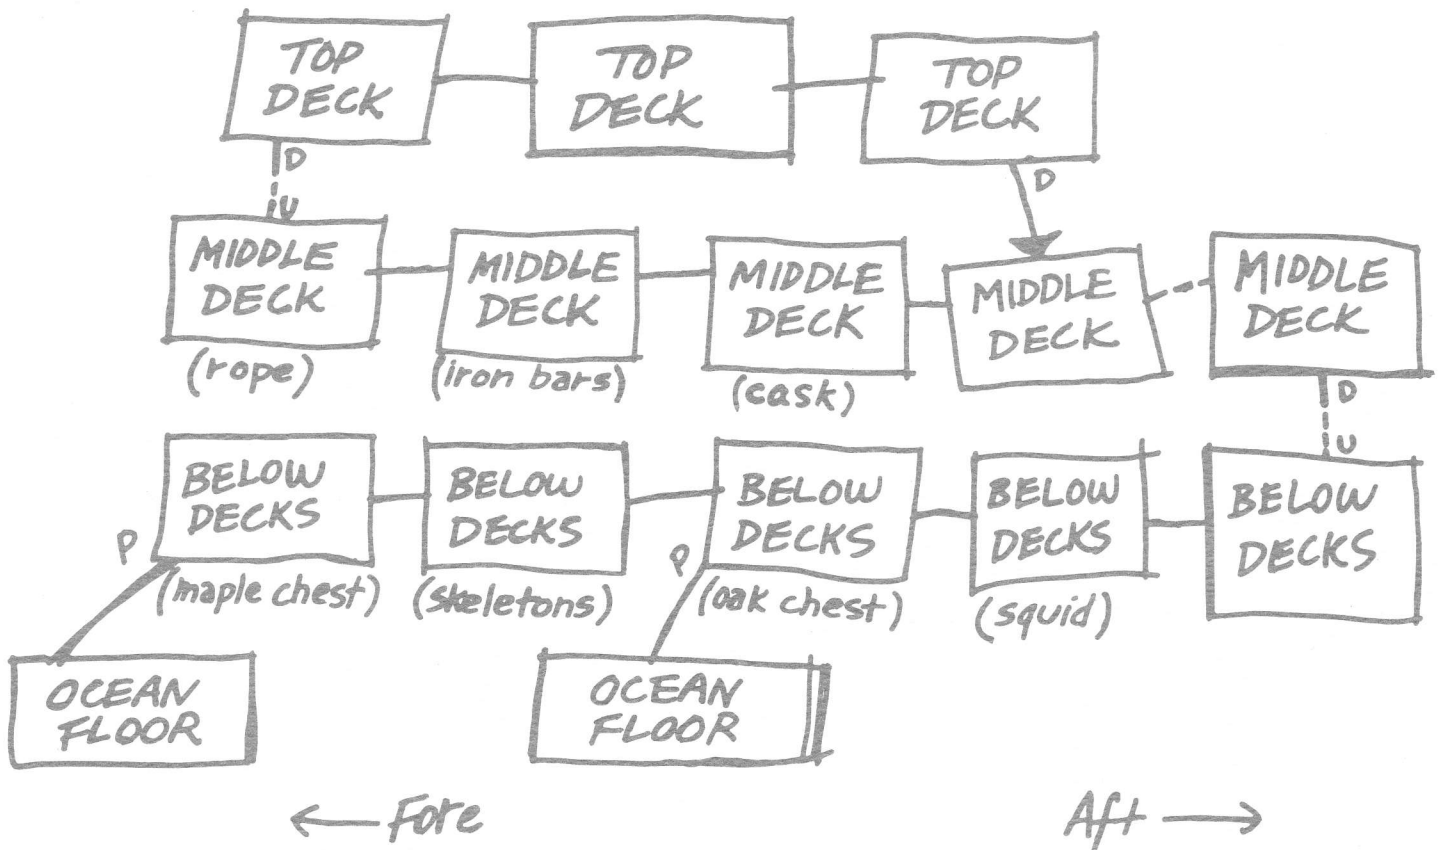

Have over the maps
Here needed. They
you need help you get
you should help you aware!
should. Put corners
around. Every be
around every be
around may be
there

CUTTING

S.S. Leviathan

Mary Margaret and Night Wind

São Vera

• L I E G I E N T D •

	Normal connection
	One-way connection
	Connection requiring special equipment or problem solving

NOTES: All horizontal connections leave the room in the direction shown (PORT is indicated by a "P"). Vertical connections are labeled "U" for UP and "D" for DOWN. To avoid giving away problems, objects not immediately visible upon entering a room are not shown. Where more than one direction leads to the same place, only one is shown.

Outfitters International

The Shanty

Ocean Road

Back Alley

Back Alley

Back Alley

Field

Ocean Road

Mariners' Trust

Ocean Road

Ferry Landing

Shore Road

Shore Road

Point Lookout

AND THE FAMOUS