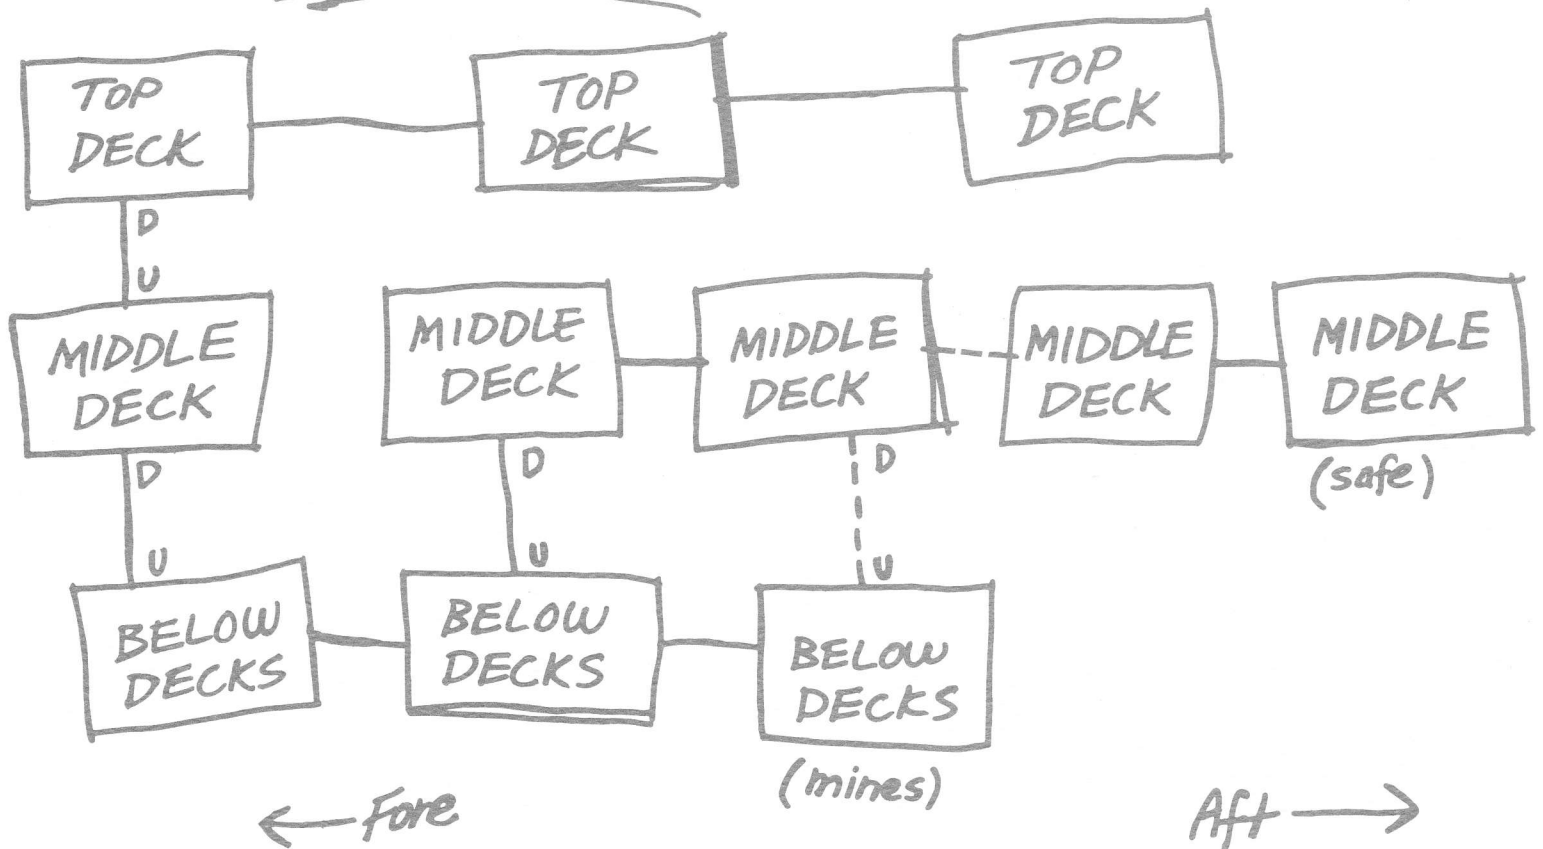

Have over the maps
Here needed. They
you need help you get
you should help you aware!
should. Put corners
around. Every be
around every be
around may be
there

CUTTING

S.S. Leviathan

Mary Margaret and Night Wind

São Vera

• L I E G I E N T D •

	Normal connection
	One-way connection
	Connection requiring special equipment or problem solving

NOTES: All horizontal connections leave the room in the direction shown (PORT is indicated by a "P"). Vertical connections are labeled "U" for UP and "D" for DOWN. To avoid giving away problems, objects not immediately visible upon entering a room are not shown. Where more than one direction leads to the same place, only one is shown.

Outfitters International

The Shanty

Ocean Road

Back Alley

Back Alley

Back Alley

Field

Ocean Road

Mariners' Trust

Ocean Road

Ferry Landing

Shore Road

Shore Road

Point Lookout

AND THE FAMOUS