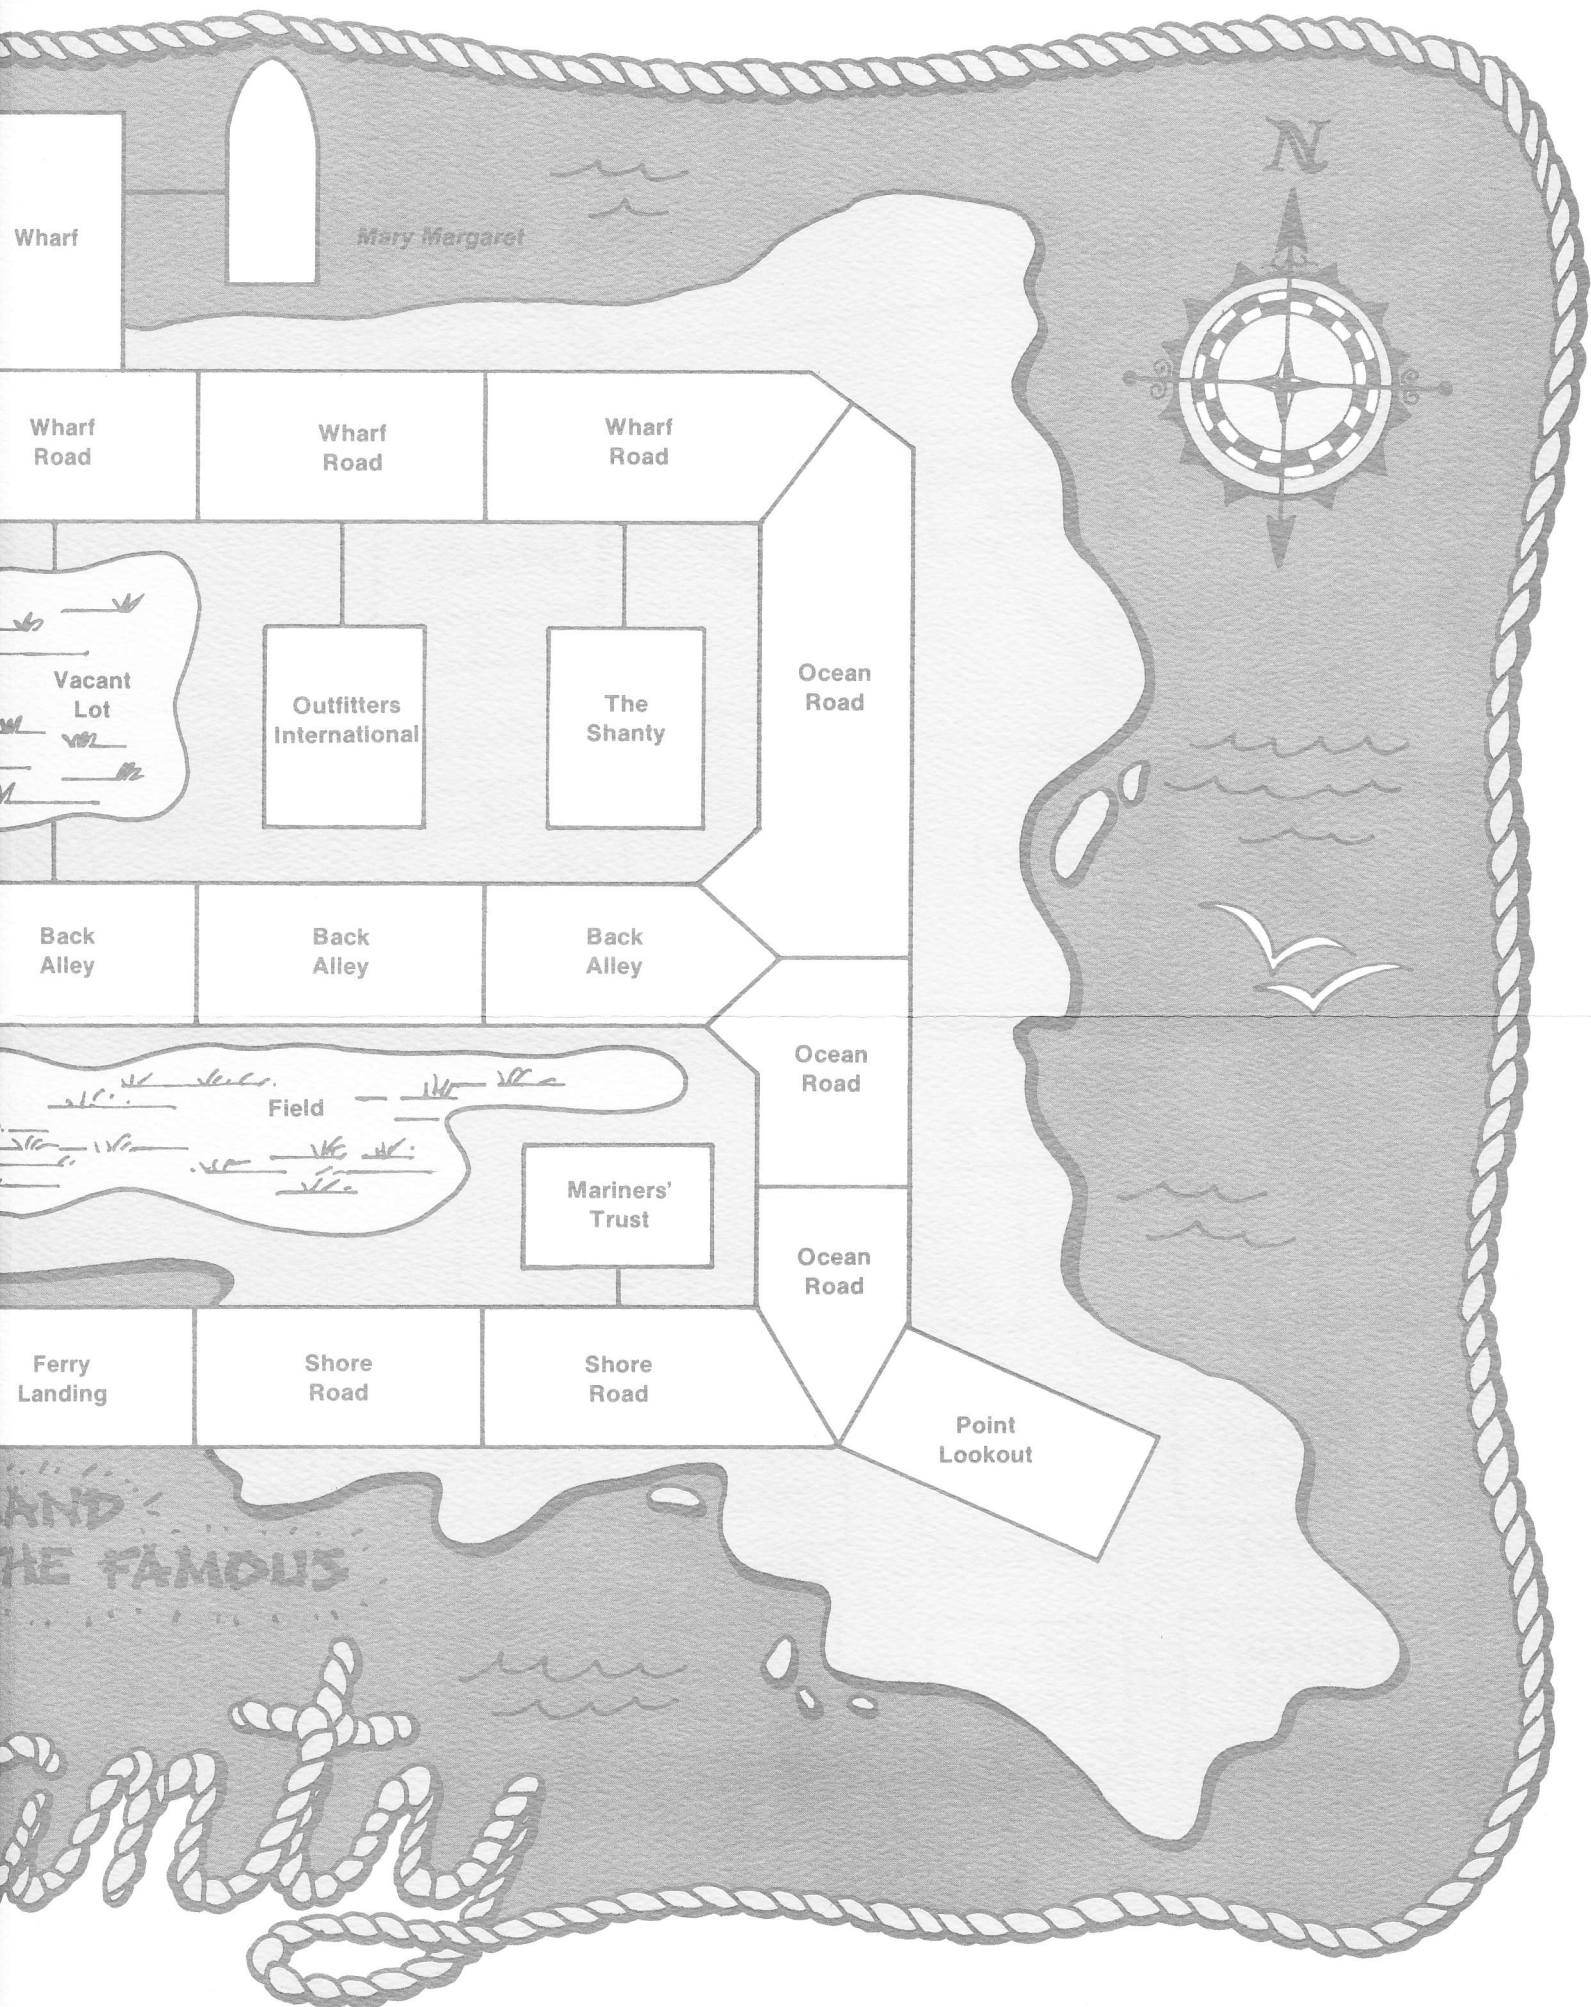

Have over the maps
Here needed. They
you need help you get
you should help you aware!
should. Put corners
around. Every be
around every be
around may be
there

CUTTING

S.S. Leviathan

Mary Margaret and Night Wind

São Vera

• L I E G I E N T D •

	Normal connection
	One-way connection
	Connection requiring special equipment or problem solving

NOTES: All horizontal connections leave the room in the direction shown (PORT is indicated by a "P"). Vertical connections are labeled "U" for UP and "D" for DOWN. To avoid giving away problems, objects not immediately visible upon entering a room are not shown. Where more than one direction leads to the same place, only one is shown.

HARDSCRABBLE ISLAND
HOME OF THE

Wharf

Mary Margaret

N

Wharf Road

Wharf Road

Wharf Road

Vacant Lot

Mariners' Trust

Ocean Road

Ferry Landing

Shore Road

Shore Road

Point Lookout

AND THE FAMOUS